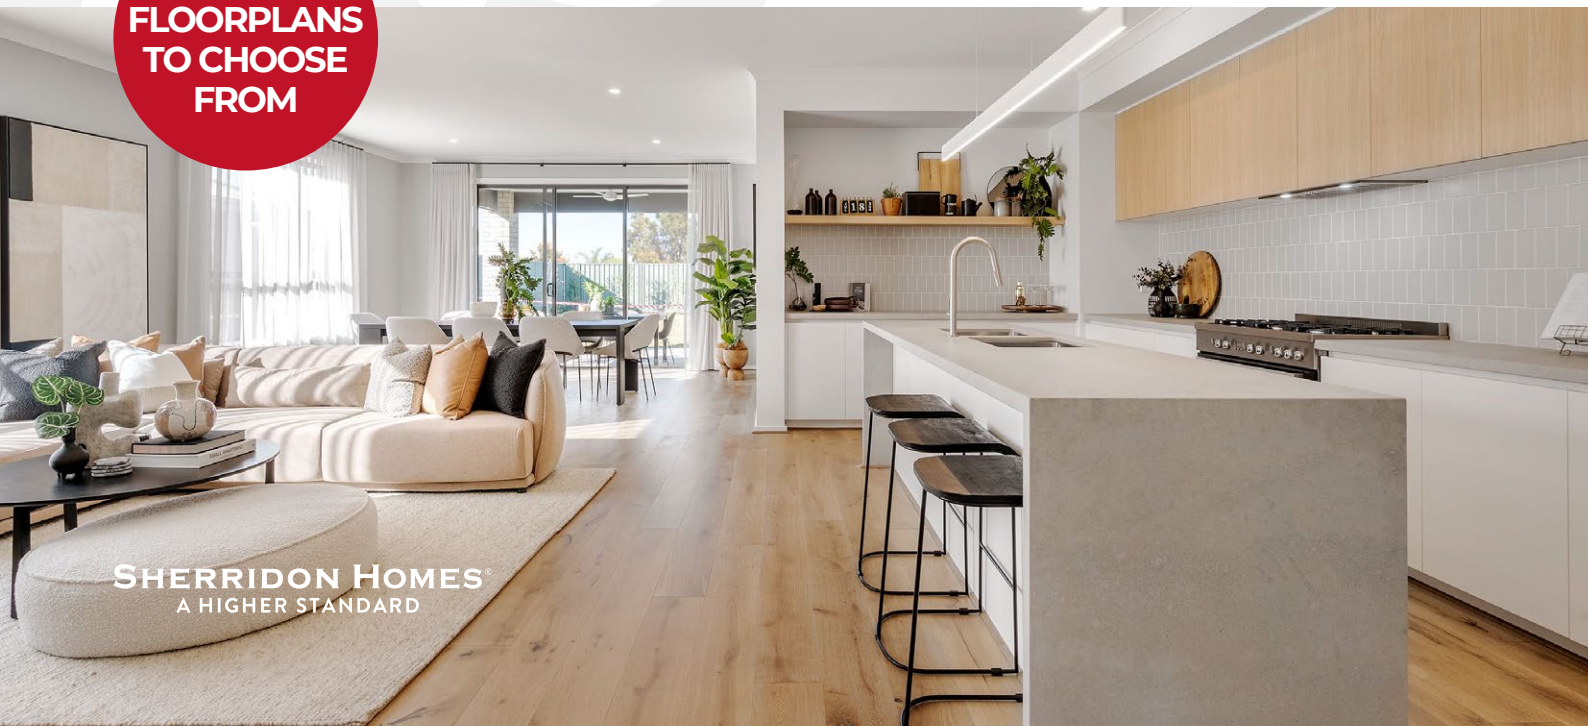

Visit a Display Home Near You

ALLUVIUM ESTATE

17 Barwon Ave, Winter Valley

ARMSTRONG ESTATE

231 Sovereign Dr, Mount Duneed

ASPIRE ESTATE

83 Beatty's Rd, Fraser Rise

ATTWELL ESTATE

49 Kidd St, Deanside

AURORA ESTATE

8 Bobbie St, Wollert

CORIDALE ESTATE

27 Coridale Blvd, Lara

FERNTREE RIDGE ESTATE

9 Illawarra Blvd, Drouin

FRANKLIN NORTH ESTATE

1 Portabello Rd, Traralgon

HARPLEY ESTATE

3 Bavarian Ave, Werribee

IMAGINE ESTATE

6 Neon Cres, Strathfieldsaye

LUCAS GRANGE ESTATE

27 Blomeley Dr, Lucas

MERRIFIELD ESTATE

7 Dixon St, Mickleham

MT ATKINSON ESTATE

23 Sierra St, Mt Atkinson

NEWHAVEN ESTATE

8 Legion Ave, Tarneit

ORANA ESTATE

10 Prose St, Clyde North

PEPPERCORN HILL ESTATE

4 Warrnambool St, Donnybrook

SANCTUARY SPRINGS ESTATE

46 Opal Dr, Leopold

SEVEN CREEKS ESTATE

7 Apostle St, Kialla

SMITHS LANE ESTATE

37 O'Connor Ave, Clyde North

VIEWPOINT ESTATE

9-11 Toomey St, Huntly

WOODLEA ESTATE

5 Stagecoach Way, Aintree

Award Winner

OVER 50
FLOORPLANS
TO CHOOSE
FROM

SHERRIDON HOMES
A HIGHER STANDARD