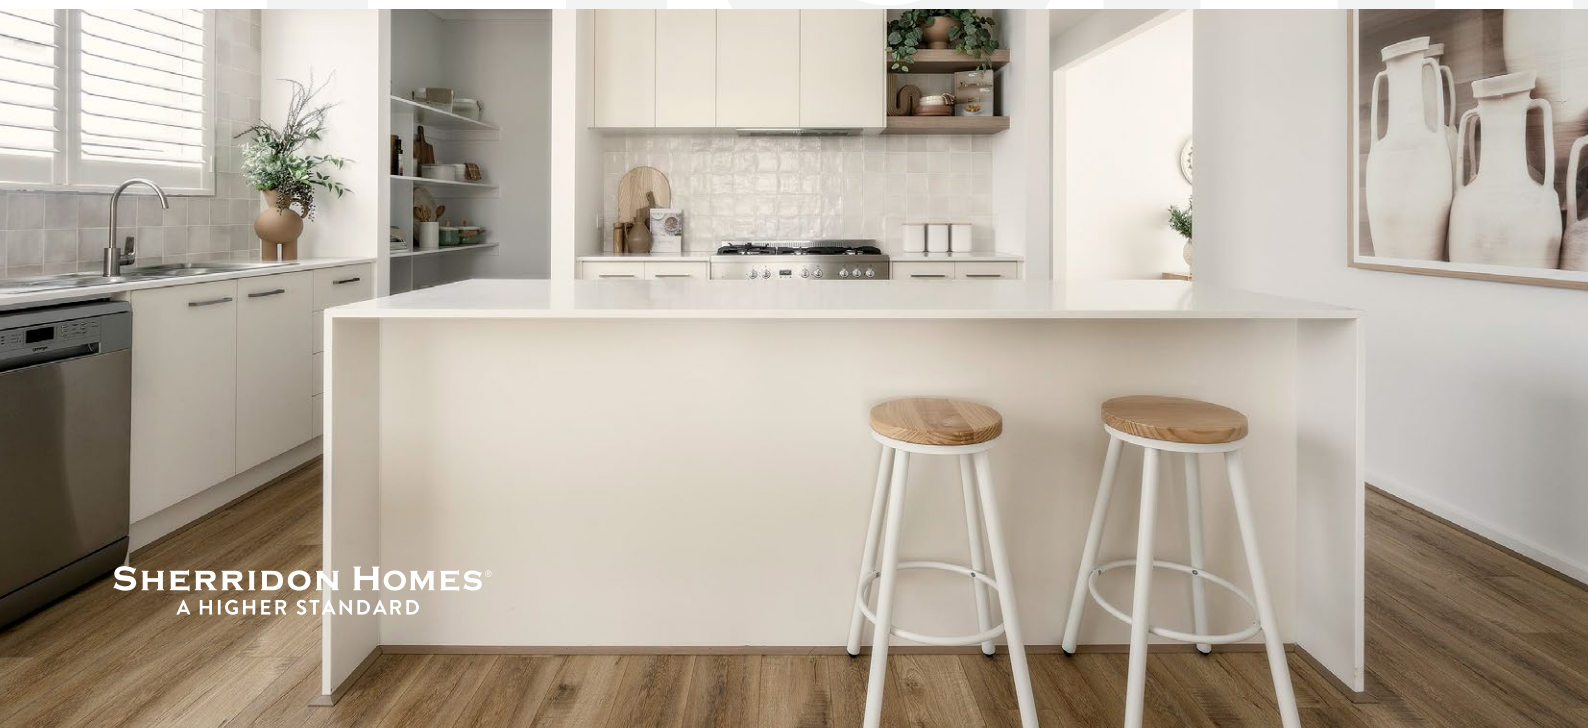

Add extra value

Save over $5K* on our Premium Add-ons Package*

OMEGA 600mm dishwasher

Evaporative cooling unit to single storey or first floor of double storey

Block out roller blinds

Increased ceiling height to 2590mm to single storey homes

Valued at $16,800*

Pay only $10,990*

Save $5,810*